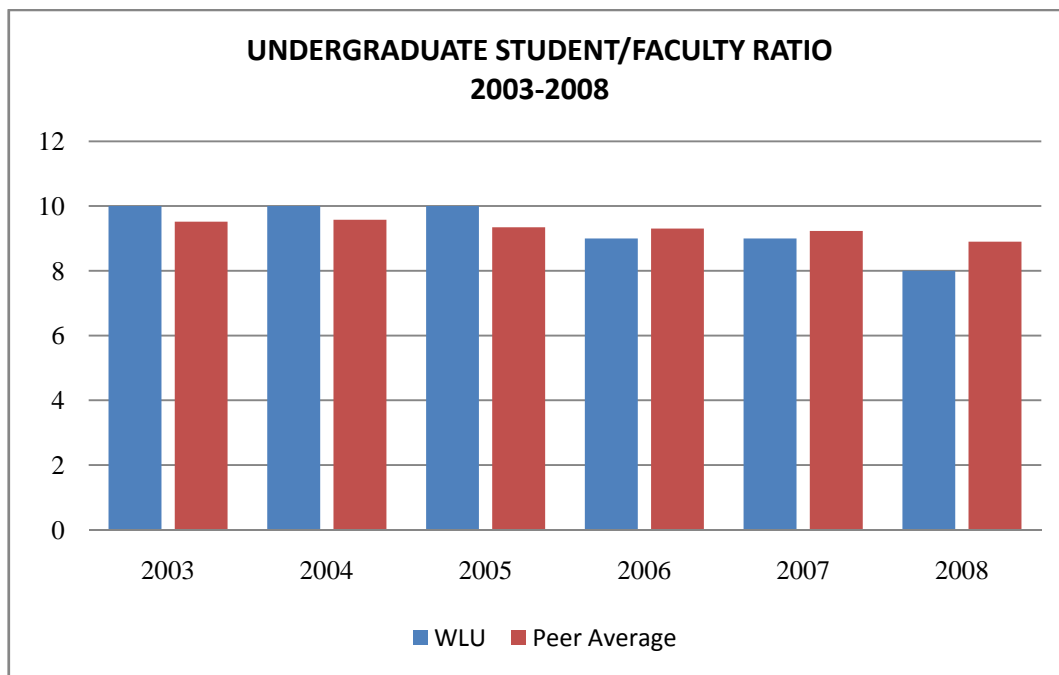

## STUDENT-FACULTY RATIO

The student-faculty ratio is frequently used to reflect the intimacy of the educational experience. A low ratio is associated with higher quality education. One might conclude that the lower the ratio, the more contact a student will have with faculty members and that institutions with lower ratios would have smaller class sizes, in general, than one with a higher student-faculty ratio.

The student-faculty ratio is calculated by dividing the number of full-time equivalent (FTE) students by FTE faculty. FTE is the number of full-time plus 1/3 of part-time units. Each year the U.S. News America's Best Colleges Survey asks for the undergraduate student-faculty ratio (see chart below). Over the past five years Washington and Lee University's ratio has dropped from 10:1 in 2003 to 8:1 in 2008. This trend is in line with our peers. As a whole, the average ratio for the peer group\* has dropped from 9.5:1 in 2003 to 9.1:1 in 2008.

Source: U.S. News Best Colleges and institutional Common Data Sets

A chart of the student-faculty ratios of the selected peer group follows.

\*The 25 institutions chosen for peer comparison purposes in 2008-09 comprise the top 33 US News Best Liberal Arts Colleges (2009 edition) minus the two service academies (West Point and Annapolis), five women's colleges (Wellesley, Smith, Bryn Mawr, Barnard, Scripps), and Washington and Lee. The schools are listed in the following chart.